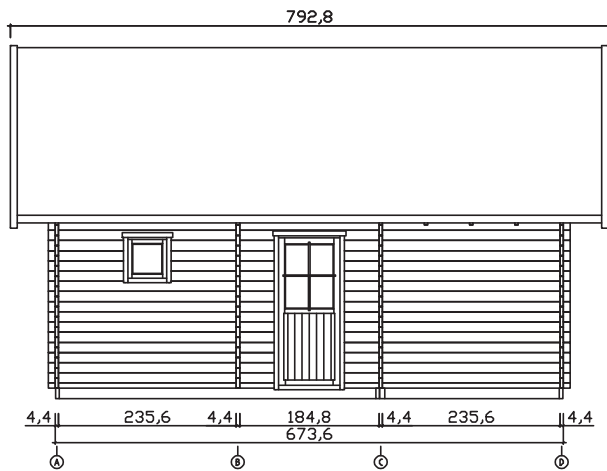

Weekend House SKY 35

First floor plan

Loft plan

THE SKYMILL

THE SKYMILL OÜ

Tel.+372 50 43 972
Tel.+372 56 15 3251

KALEVI tn. 10-27
51010 TARTU, ESTONIA

www.skymill.ee
info@skymill.ee