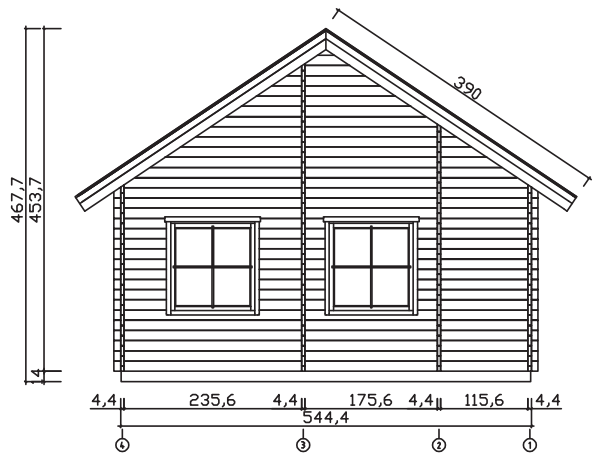

Weekend House SKY 35

First floor plan

Loft plan

THE SKYMILL

THE SKYMILL OÜ

Tel.+372 50 43 972
Tel.+372 56 15 3251

KALEVI tn. 10-27
51010 TARTU, ESTONIA

www.skymill.ee
info@skymill.ee