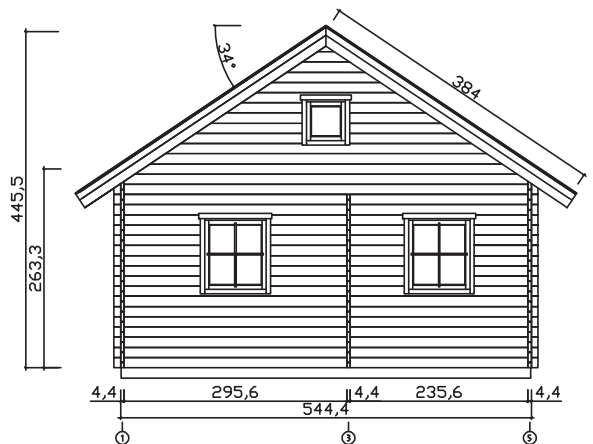

Weekend House SKY 35

First floor plan

Loft plan

THE SKYMILL

THE SKYMILL OÜ

Tel.+372 50 43 972
Tel.+372 56 15 3251

KALEVI tn. 10-27
51010 TARTU, ESTONIA

www.skymill.ee
info@skymill.ee