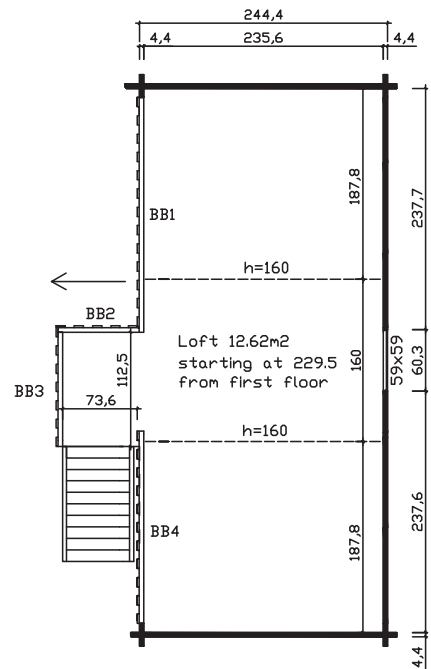

Weekend House SKY 35

First floor plan

Loft plan

THE SKYMILL

THE SKYMILL OÜ

Tel.+372 50 43 972
Tel.+372 56 15 3251

KALEVI tn. 10-27
51010 TARTU, ESTONIA

www.skymill.ee
info@skymill.ee