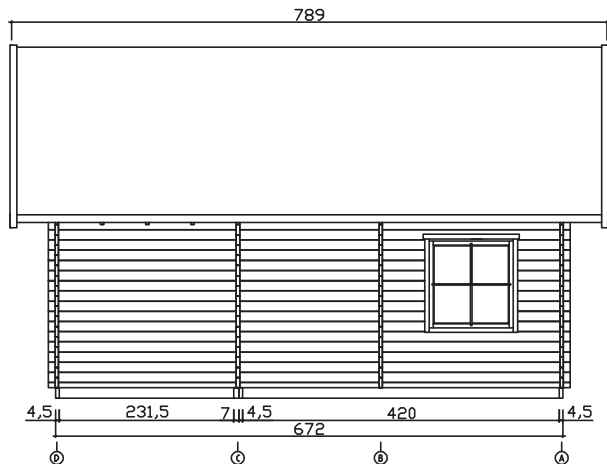

Weekend House SKY 35

First floor plan

Loft plan

THE SKYMILL

THE SKYMILL OÜ

Tel.+372 50 43 972
Tel.+372 56 15 3251

KALEVI tn. 10-27
51010 TARTU, ESTONIA

www.skymill.ee
info@skymill.ee