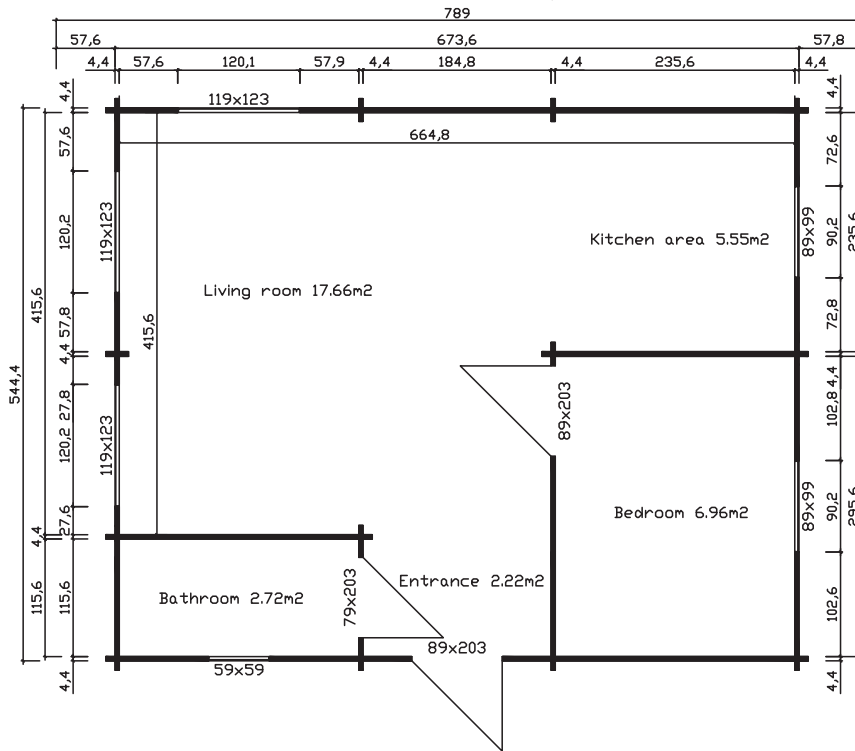

Weekend House SKY 35

First floor plan

Loft plan

THE SKYMILL

THE SKYMILL OÜ

Tel.+372 50 43 972
Tel.+372 56 15 3251

KALEVI tn. 10-27
51010 TARTU, ESTONIA

www.skymill.ee
info@skymill.ee